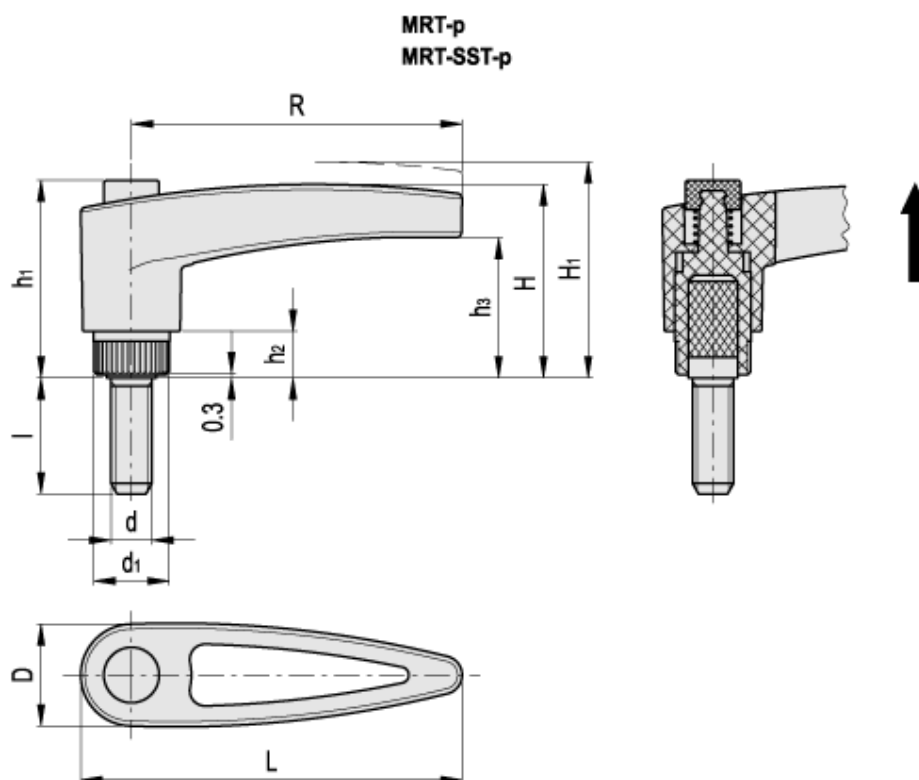

Article number: 23051403112
Description: E+G Adjustable handle
MRT.42-p-M6x10-C2, orange push-button

Measures

$D = 16$	$L = 51.0$
$d = M6$	$R = 43.0$
$d_1 = 12.0$	
$H = 28$	
$H_1 = 31.5$	
$h_1 = 29$	
$h_2 = 6$	
$h_3 = 21.5$	